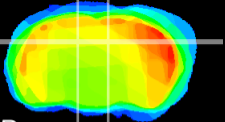

Coronal

Sagittal-R

Sagittal-L

ViBrism: CX13824
Horizontal

DG