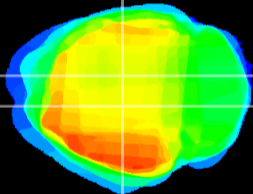

Coronal

Sagittal-R

Sagittal-L

ViBrism: CX13824
Horizontal

DG