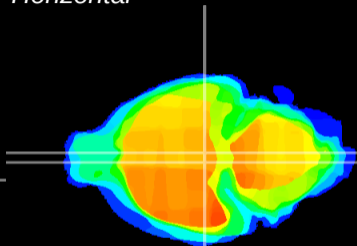

Coronal

Sagittal-R

Sagittal-L

ViBrism: CX13825
Horizontal

M