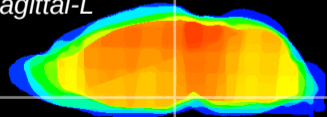

Coronal

Sagittal-R

Sagittal-L

ViBrism: CX13825
Horizontal

M