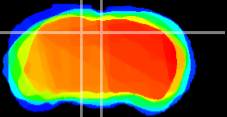

Coronal

Sagittal-R

Sagittal-L

ViBrism: CX13825
Horizontal

SC