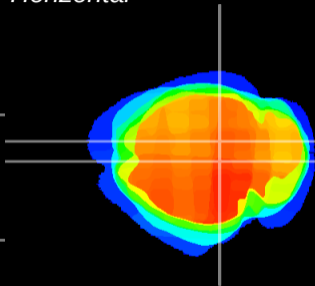

Coronal

Sagittal-R

Sagittal-L

ViBrism: CX13825
Horizontal

SC