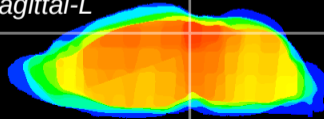

Coronal

Sagittal-R

Sagittal-L

ViBrism: CX13825
Horizontal

SC