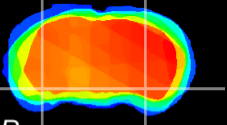

Coronal

Sagittal-R

Sagittal-L

ViBrism: CX13827
Horizontal

ventral S