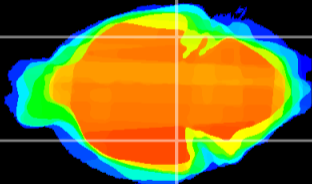

Coronal

Sagittal-R

Sagittal-L

ViBrism: CX13827
Horizontal

ventral S