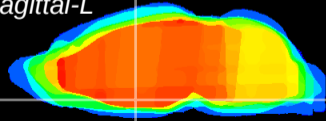

Coronal

Sagittal-R

Sagittal-L

ViBrisM: CX13830  
Horizontal

SPa ventral