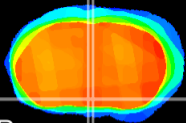

Coronal

Sagittal-R

Sagittal-L

ViBrisM: CX13830  
Horizontal

SPa ventral