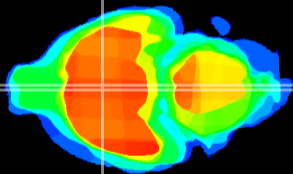

Coronal

Sagittal-R

Sagittal-L

ViBrisM: CX13830  
Horizontal

SPa ventral