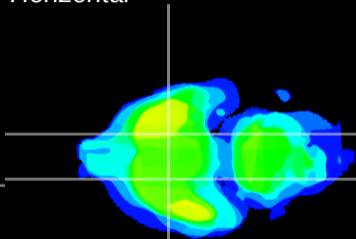

Coronal

Sagittal-R

Sagittal-L

ViBrism: CX13832
Horizontal

S0