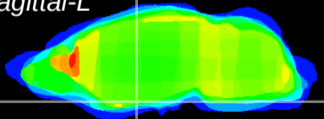

Coronal

Sagittal-R

Sagittal-L

ViBrism: CX13832
Horizontal

S0