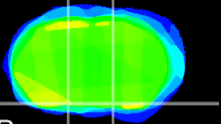

Coronal

Sagittal-R

Sagittal-L

ViBrism: CX13832
Horizontal

S0