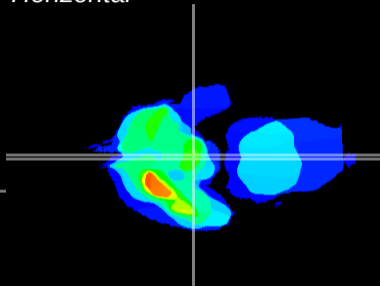

Coronal

Sagittal-R

Sagittal-L

ViBrism: CX13833
Horizontal

ME