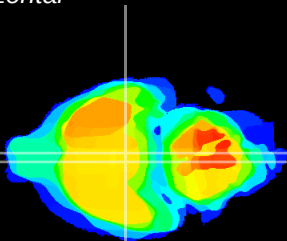

Coronal

Sagittal-R

Sagittal-L

ViBrism: CX13835
Horizontal

VMH