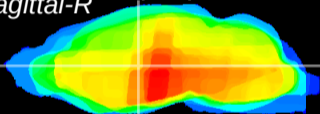

Coronal

Sagittal-R

Sagittal-L

ViBriSM: CX13839
Horizontal

VA/VL