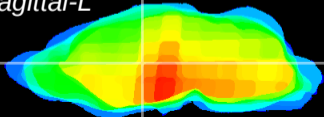

Coronal

Sagittal-R

Sagittal-L

ViBriSM: CX13839
Horizontal

VA/VL