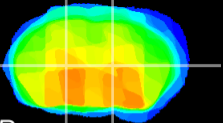

Coronal

Sagittal-R

Sagittal-L

ViBriSM: CX13839
Horizontal

VA/VL