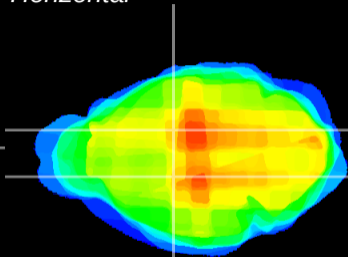

Coronal

Sagittal-R

Sagittal-L

ViBriSM: CX13839
Horizontal

VA/VL