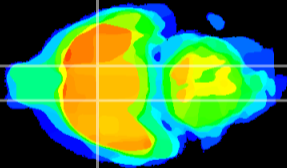

Coronal

Sagittal-R

Sagittal-L

ViBrism: CX13842
Horizontal

LH