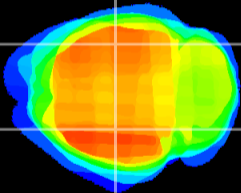

Coronal

Sagittal-R

Sagittal-L

ViBrism: CX13843
Horizontal

CA2/CA3