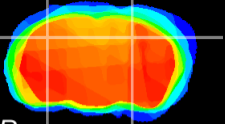

Coronal

Sagittal-R

Sagittal-L

ViBrism: CX13843
Horizontal

CA2/CA3