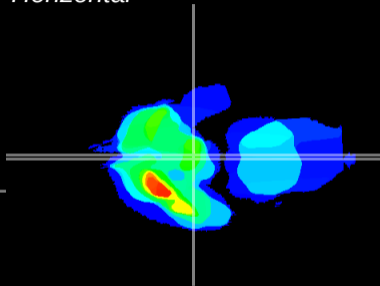

Coronal

Sagittal-R

Sagittal-L

ViBrism: CX13844
Horizontal

ME