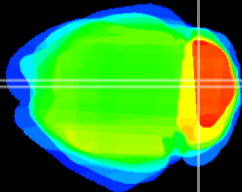

Coronal

Sagittal-R

Sagittal-L

ViBrism: CX13845
Horizontal

Cb vermis