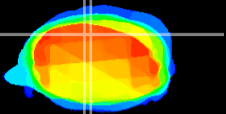

Coronal

Sagittal-R

Sagittal-L

ViBrism: CX13845
Horizontal

Cb vermis