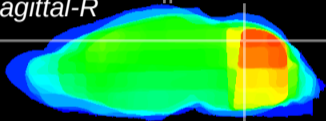

Coronal

Sagittal-R

Sagittal-L

ViBrism: CX13845
Horizontal

Cb vermis