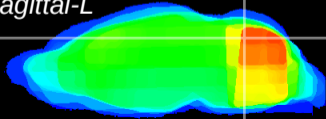

Coronal

Sagittal-R

Sagittal-L

ViBrism: CX13845
Horizontal

Cb vermis