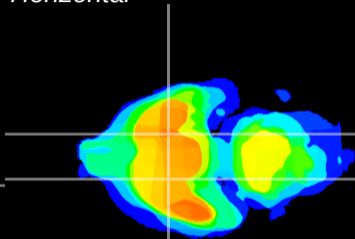

Coronal

Sagittal-R

Sagittal-L

ViBrism: CX13847  
Horizontal

S0