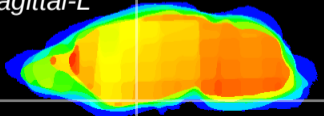

Coronal

Sagittal-R

Sagittal-L

ViBrism: CX13847  
Horizontal

S0