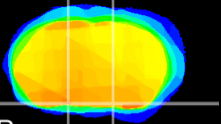

Coronal

Sagittal-R

Sagittal-L

ViBrism: CX13847  
Horizontal

S0