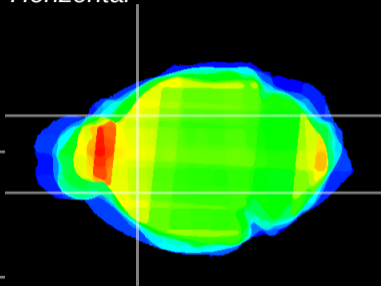

Coronal

Sagittal-R

Sagittal-L

ViBrism: CX13848
Horizontal

CPU lateral