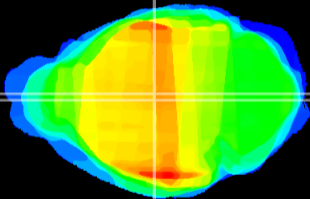

Coronal

Sagittal-R

Sagittal-L

ViBrism: CX13850
Horizontal

MD