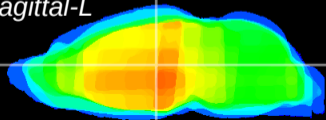

Coronal

Sagittal-R

Sagittal-L

ViBrism: CX13850
Horizontal

MD