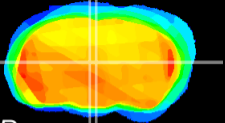

Coronal

Sagittal-R

Sagittal-L

ViBrism: CX13850
Horizontal

MD