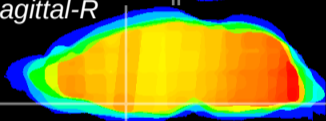

Coronal

Sagittal-R

Sagittal-L

ViBrism: CX13857
Horizontal

MPA