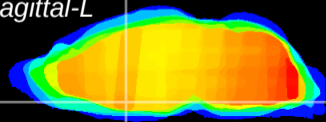

Coronal

Sagittal-R

Sagittal-L

ViBrism: CX13857
Horizontal

MPA