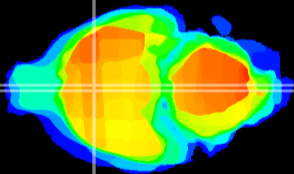

Coronal

Sagittal-R

Sagittal-L

ViBrism: CX13857
Horizontal

MPA