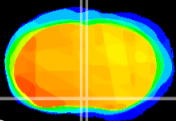

Coronal

Sagittal-R

Sagittal-L

ViBrism: CX13857
Horizontal

MPA