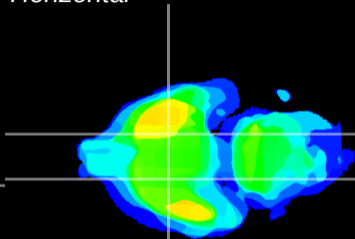

Coronal

Sagittal-R

Sagittal-L

ViBrism: CX13858
Horizontal

S0