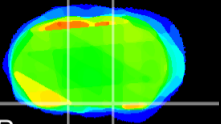

Coronal

Sagittal-R

Sagittal-L

ViBrism: CX13858
Horizontal

S0