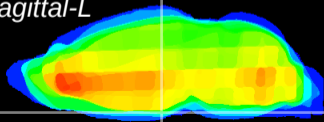

Coronal

Sagittal-R

Sagittal-L

ViBrism: CX13860
Horizontal

ME