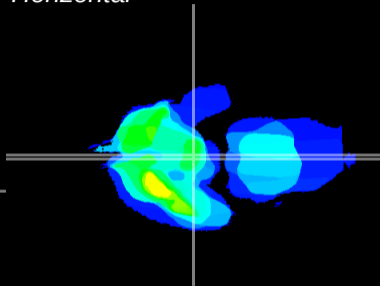

Coronal

Sagittal-R

Sagittal-L

ViBrism: CX13860
Horizontal

ME