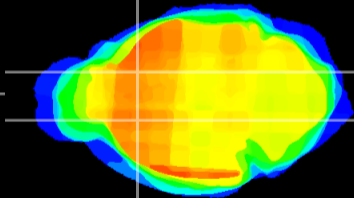

*Coronal*

*Sagittal-R*

*Sagittal-L*

ViBrisM: CX13861  
*Horizontal*

CPU medial