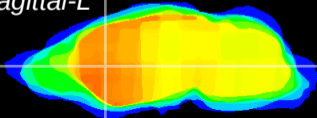

*Coronal*

*Sagittal-R*

*Sagittal-L*

ViBrisM: CX13861  
*Horizontal*

CPU medial