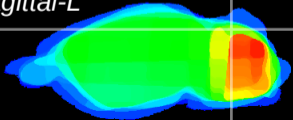

Coronal

Sagittal-R

Sagittal-L

ViBrism: CX13862
Horizontal

Cb lobe