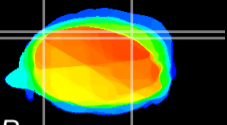

Coronal

Sagittal-R

Sagittal-L

ViBrism: CX13862
Horizontal

Cb lobe