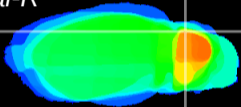

Coronal

Sagittal-R

Sagittal-L

ViBrism: CX13862
Horizontal

Cb lobe