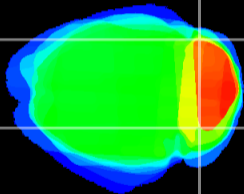

Coronal

Sagittal-R

Sagittal-L

ViBrism: CX13862
Horizontal

Cb lobe