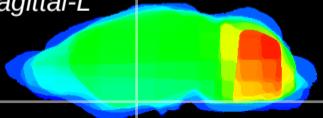

Coronal

Sagittal-R

Sagittal-L

ViBrism: CX13862
Horizontal

S0