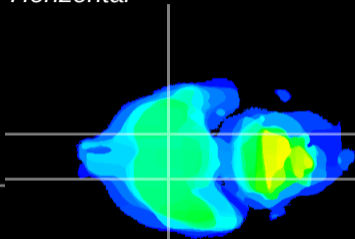

Coronal

Sagittal-R

Sagittal-L

ViBrism: CX13862
Horizontal

S0