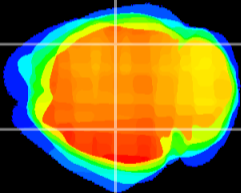

Coronal

Sagittal-R

Sagittal-L

ViBrism: CX13863
Horizontal

CA2/CA3