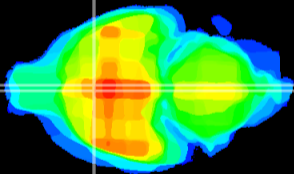

Coronal

Sagittal-R

Sagittal-L

ViBrisM: CX13864
Horizontal

MPA