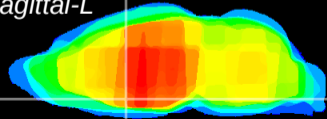

Coronal

Sagittal-R

Sagittal-L

ViBrisM: CX13864
Horizontal

MPA