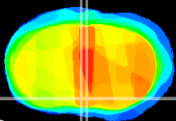

Coronal

Sagittal-R

Sagittal-L

ViBrisM: CX13864
Horizontal

MPA