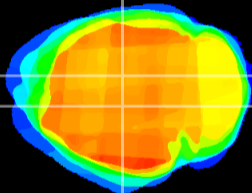

Coronal

Sagittal-R

Sagittal-L

ViBrism: CX13865
Horizontal

DG