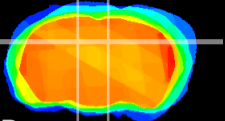

Coronal

Sagittal-R

Sagittal-L

ViBrism: CX13865
Horizontal

DG