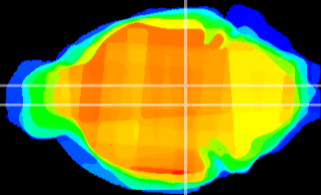

Coronal

Sagittal-R

Sagittal-L

ViBrism: CX13865
Horizontal

VTA