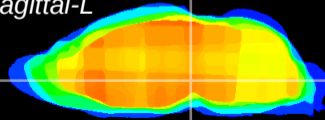

Coronal

Sagittal-R

Sagittal-L

ViBrism: CX13865
Horizontal

VTA