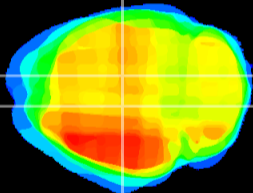

Coronal

Sagittal-R

Sagittal-L

ViBrism: CX13871
Horizontal

DG