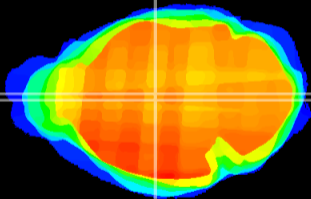

Coronal

Sagittal-R

Sagittal-L

ViBrism: CX13872
Horizontal

MD