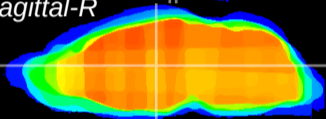

Coronal

Sagittal-R

Sagittal-L

ViBrism: CX13872
Horizontal

MD