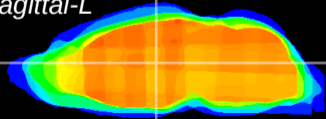

Coronal

Sagittal-R

Sagittal-L

ViBrism: CX13872
Horizontal

MD