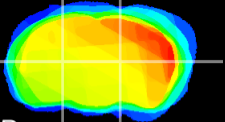

Coronal

Sagittal-R

Sagittal-L

ViBrism: CX13874
Horizontal

VPM/VPL