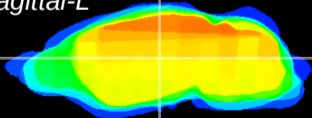

Coronal

Sagittal-R

Sagittal-L

ViBrism: CX13874
Horizontal

VPM/VPL