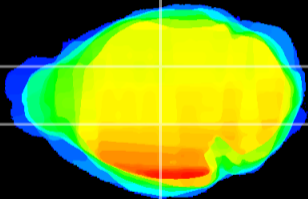

Coronal

Sagittal-R

Sagittal-L

ViBrism: CX13874
Horizontal

VPM/VPL