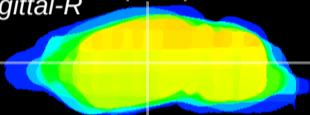

Coronal

Sagittal-R

Sagittal-L

ViBrism: CX13874
Horizontal

VPM/VPL