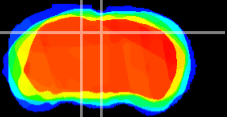

Coronal

Sagittal-R

Sagittal-L

ViBrism: CX13877
Horizontal

SC