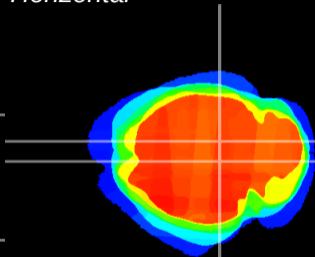

Coronal

Sagittal-R

Sagittal-L

ViBrism: CX13877
Horizontal

SC