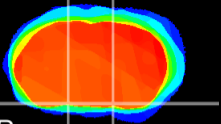

Coronal

Sagittal-R

Sagittal-L

ViBrism: CX13877
Horizontal

S0