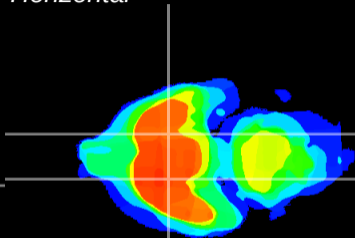

Coronal

Sagittal-R

Sagittal-L

ViBrism: CX13877
Horizontal

S0