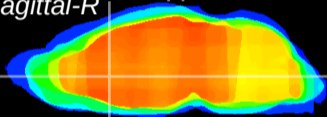

Coronal

Sagittal-R

Sagittal-L

ViBrism: CX13881
Horizontal

LS