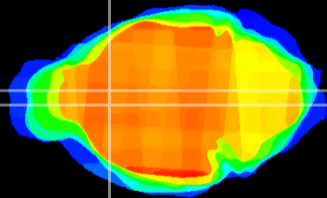

Coronal

Sagittal-R

Sagittal-L

ViBrism: CX13881
Horizontal

LS