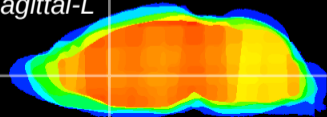

Coronal

Sagittal-R

Sagittal-L

ViBrism: CX13881
Horizontal

LS