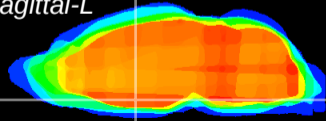

Coronal

Sagittal-R

Sagittal-L

ViBrism: CX13888  
Horizontal

SPa ventral