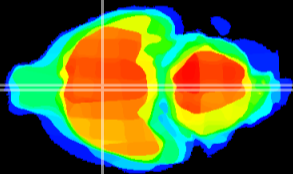

Coronal

Sagittal-R

Sagittal-L

ViBrism: CX13888  
Horizontal

SPa ventral