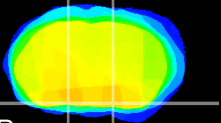

Coronal

Sagittal-R

Sagittal-L

ViBrism: CX13889
Horizontal

S0