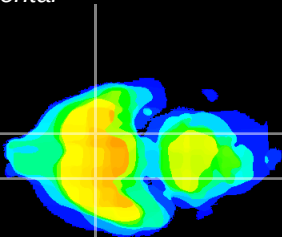

Coronal

Sagittal-R

Sagittal-L

ViBrism: CX13889
Horizontal

S0