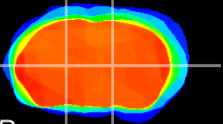

Coronal

Sagittal-R

Sagittal-L

ViBrism: CX13892
Horizontal

VA/VL