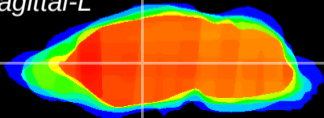

Coronal

Sagittal-R

Sagittal-L

ViBrism: CX13892
Horizontal

VA/VL