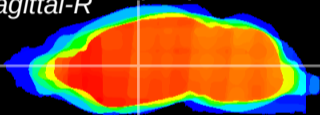

Coronal

Sagittal-R

Sagittal-L

ViBrism: CX13892
Horizontal

VA/VL