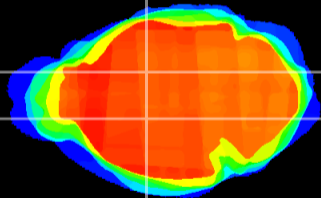

Coronal

Sagittal-R

Sagittal-L

ViBrism: CX13892
Horizontal

VA/VL