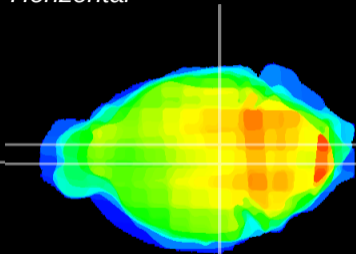

Coronal

Sagittal-R

Sagittal-L

ViBrism: CX13899
Horizontal

VTA