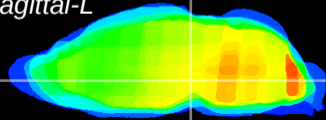

Coronal

Sagittal-R

Sagittal-L

ViBrism: CX13899
Horizontal

VTA