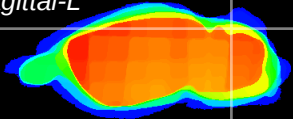

Coronal

Sagittal-R

Sagittal-L

ViBrism: CX13900
Horizontal

Cb lobe