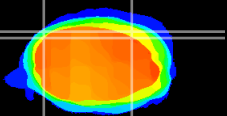

Coronal

Sagittal-R

Sagittal-L

ViBrism: CX13900
Horizontal

Cb lobe