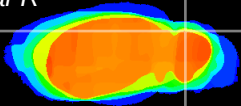

Coronal

Sagittal-R

Sagittal-L

ViBrism: CX13900
Horizontal

Cb lobe