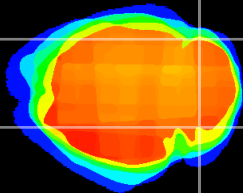

Coronal

Sagittal-R

Sagittal-L

ViBrism: CX13900
Horizontal

Cb lobe