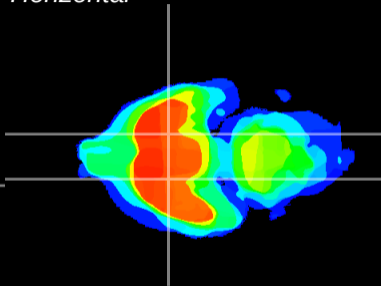

Coronal

Sagittal-R

Sagittal-L

ViBrism: CX13901
Horizontal

S0