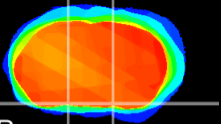

Coronal

Sagittal-R

Sagittal-L

ViBrism: CX13901
Horizontal

S0