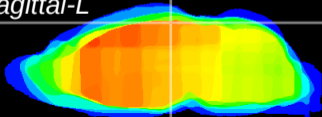

Coronal

Sagittal-R

Sagittal-L

ViBrism: CX13903  
Horizontal

RS