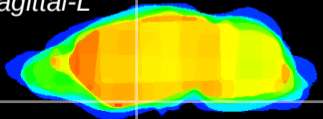

Coronal

Sagittal-R

Sagittal-L

ViBrism: CX13906
Horizontal

S0