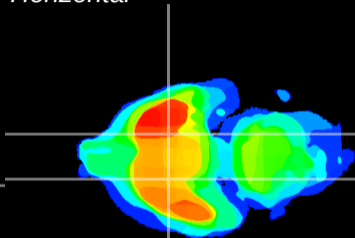

Coronal

Sagittal-R

Sagittal-L

ViBrism: CX13906
Horizontal

S0