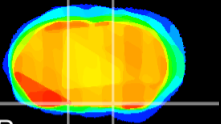

Coronal

Sagittal-R

Sagittal-L

ViBrism: CX13906
Horizontal

S0