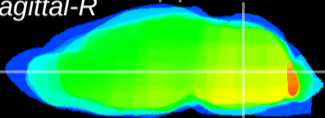

Coronal

Sagittal-R

Sagittal-L

ViBrism: CX13907
Horizontal

MVe