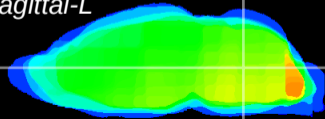

Coronal

Sagittal-R

Sagittal-L

ViBrism: CX13907
Horizontal

MVe