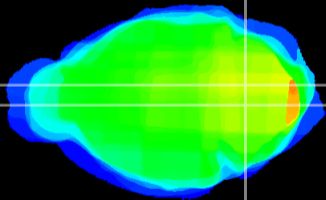

Coronal

Sagittal-R

Sagittal-L

ViBrism: CX13907
Horizontal

MVe