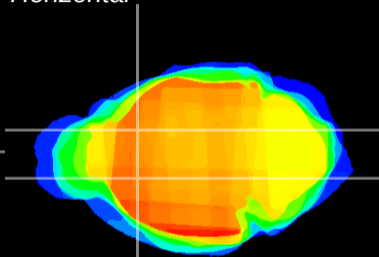

Coronal

Sagittal-R

Sagittal-L

ViBrism: CX13908
Horizontal

CPU medial