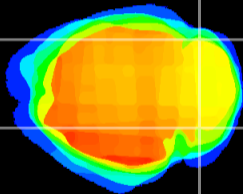

Coronal

Sagittal-R

Sagittal-L

ViBrism: CX13908
Horizontal

Cb lobe