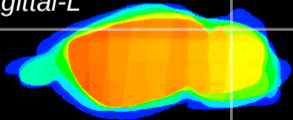

Coronal

Sagittal-R

Sagittal-L

ViBrism: CX13908
Horizontal

Cb lobe