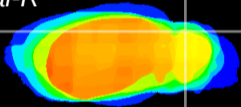

Coronal

Sagittal-R

Sagittal-L

ViBrism: CX13908
Horizontal

Cb lobe