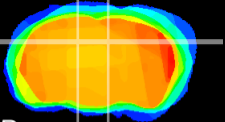

Coronal

Sagittal-R

Sagittal-L

ViBrism: CX13908
Horizontal

DG