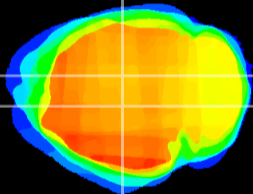

Coronal

Sagittal-R

Sagittal-L

ViBrism: CX13908
Horizontal

DG