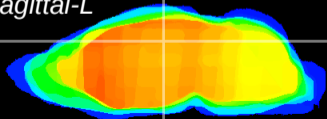

Coronal

Sagittal-R

Sagittal-L

ViBrism: CX13908
Horizontal

DG