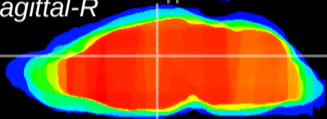

Coronal

Sagittal-R

Sagittal-L

ViBrism: CX13910
Horizontal

Hb