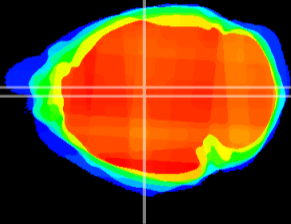

Coronal

Sagittal-R

Sagittal-L

ViBrism: CX13910
Horizontal

Hb