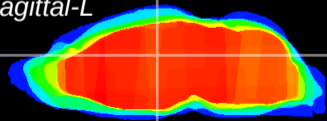

Coronal

Sagittal-R

Sagittal-L

ViBrism: CX13910
Horizontal

Hb