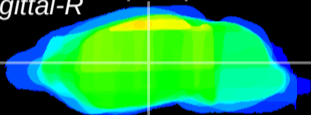

Coronal

Sagittal-R

Sagittal-L

ViBrism: CX13913
Horizontal

VPM/VPL