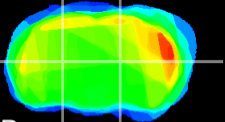

Coronal

Sagittal-R

Sagittal-L

ViBrism: CX13913
Horizontal

VPM/VPL