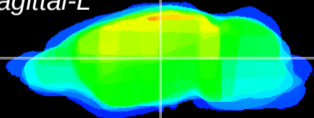

Coronal

Sagittal-R

Sagittal-L

ViBrism: CX13913
Horizontal

VPM/VPL