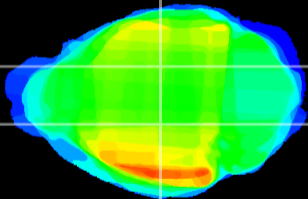

Coronal

Sagittal-R

Sagittal-L

ViBrism: CX13913
Horizontal

VPM/VPL