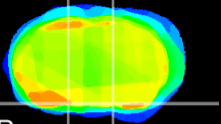

Coronal

Sagittal-R

Sagittal-L

ViBrism: CX13917
Horizontal

S0