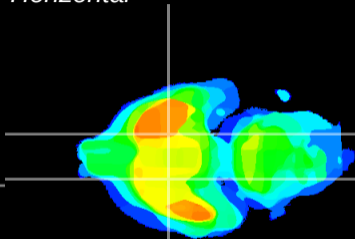

Coronal

Sagittal-R

Sagittal-L

ViBrism: CX13917
Horizontal

S0