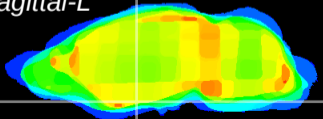

Coronal

Sagittal-R

Sagittal-L

ViBrism: CX13917
Horizontal

S0