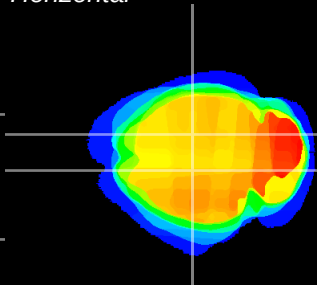

Coronal

Sagittal-R

Sagittal-L

ViBrism: CX13918
Horizontal

CA1