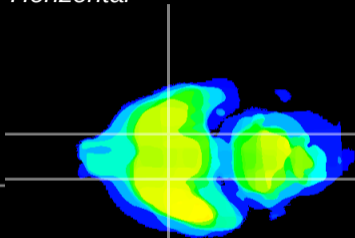

Coronal

Sagittal-R

Sagittal-L

ViBrism: CX13918
Horizontal

S0