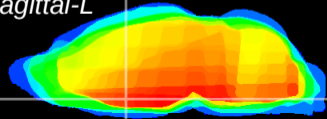

Coronal

Sagittal-R

Sagittal-L

ViBrism: CX13919
Horizontal

MPA