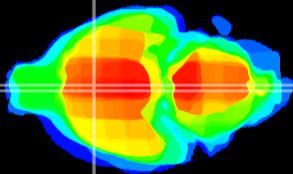

Coronal

Sagittal-R

Sagittal-L

ViBrism: CX13919
Horizontal

MPA